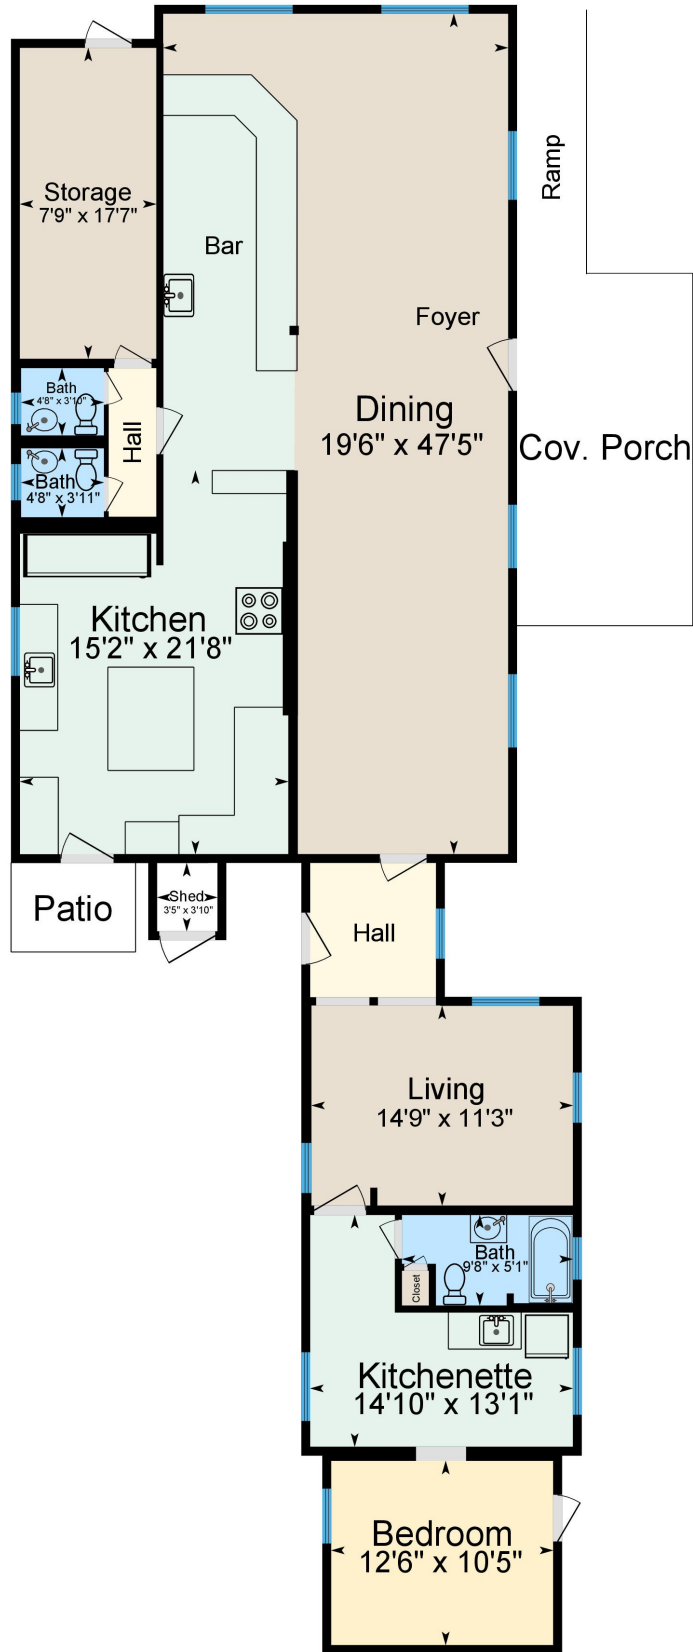

10780 Main St. NE, Donald, OR 97020

Main = 1,989 Sq ft
Sketch Prepared for 10780 Main Street LLC
Property Measured on 09/03/2020

Order floor plan services at www.AQualityMeasurement.com